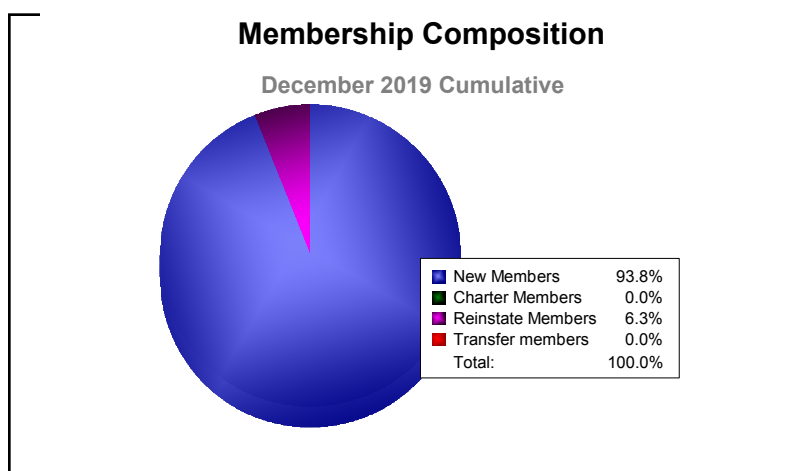

Year	New Clubs	Dropped Clubs	Gain/ Loss Clubs	New Members	Charter Members	Reinstate Members	Transfer Members	Total Member Added	Total Members Dropped	Gain/ Loss Members
2015-2016	0	0	0	9	0	0	0	9	-17	-8
2016-2017	0	0	0	6	0	0	0	6	-27	-21
2017-2018	0	0	0	9	0	2	0	11	-19	-8
2018-2019	0	-1	-1	12	0	0	0	12	-24	-12
2019-2020	0	0	0	15	0	1	0	16	-7	9
<b>Average</b>	<b>0</b>	<b>0</b>	<b>0</b>	<b>10</b>	<b>0</b>	<b>1</b>	<b>0</b>	<b>11</b>	<b>-19</b>	<b>-8</b>

Year	New Clubs	Dropped Clubs	Gain/ Loss Clubs	New Members	Charter Members	Reinstate Members	Transfer Members	Total Member Added	Total Members Dropped	Gain/ Loss Members
2015-2016	0	0	0	115	3	9	1	128	-176	-48
2016-2017	0	0	0	226	0	2	3	231	-194	37
2017-2018	1	-3	-2	114	22	1	2	139	-195	-56
2018-2019	1	-1	0	131	23	2	2	158	-174	-16
2019-2020	0	-1	-1	38	0	2	1	41	-76	-35
<b>Average</b>	<b>0</b>	<b>-1</b>	<b>-1</b>	<b>125</b>	<b>10</b>	<b>3</b>	<b>2</b>	<b>139</b>	<b>-163</b>	<b>-24</b>