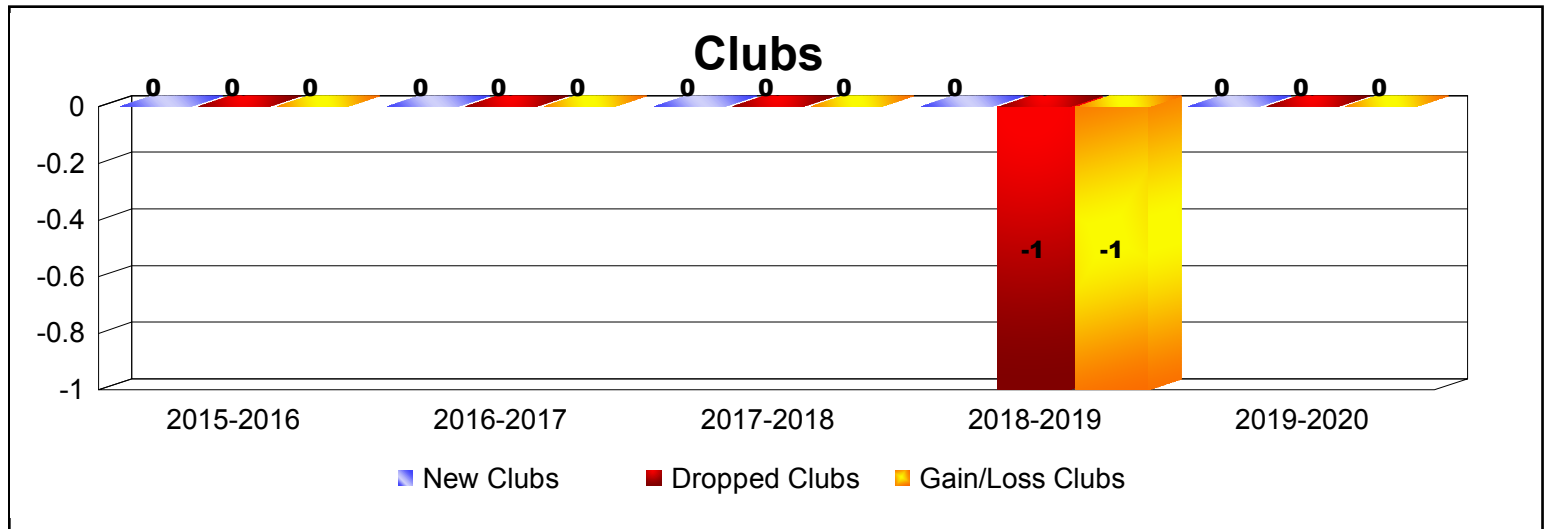

Year	New Clubs	Dropped Clubs	Gain/ Loss Clubs	New Members	Charter Members	Reinstate Members	Transfer Members	Total Member Added	Total Members Dropped	Gain/ Loss Members
2015-2016	0	0	0	9	0	0	0	9	-17	-8
2016-2017	0	0	0	6	0	0	0	6	-27	-21
2017-2018	0	0	0	9	0	2	0	11	-19	-8
2018-2019	0	-1	-1	12	0	0	0	12	-24	-12
2019-2020	0	0	0	15	0	1	0	16	-7	9
<b>Average</b>	<b>0</b>	<b>0</b>	<b>0</b>	<b>10</b>	<b>0</b>	<b>1</b>	<b>0</b>	<b>11</b>	<b>-19</b>	<b>-8</b>

Year	New Clubs	Dropped Clubs	Gain/ Loss Clubs	New Members	Charter Members	Reinstate Members	Transfer Members	Total Member Added	Total Members Dropped	Gain/ Loss Members
2015-2016	0	0	0	115	3	9	1	128	-176	-48
2016-2017	0	0	0	226	0	2	3	231	-194	37
2017-2018	1	-3	-2	114	22	1	2	139	-195	-56
2018-2019	1	-1	0	131	23	2	2	158	-174	-16
2019-2020	0	-1	-1	38	0	2	1	41	-76	-35
<b>Average</b>	<b>0</b>	<b>-1</b>	<b>-1</b>	<b>125</b>	<b>10</b>	<b>3</b>	<b>2</b>	<b>139</b>	<b>-163</b>	<b>-24</b>