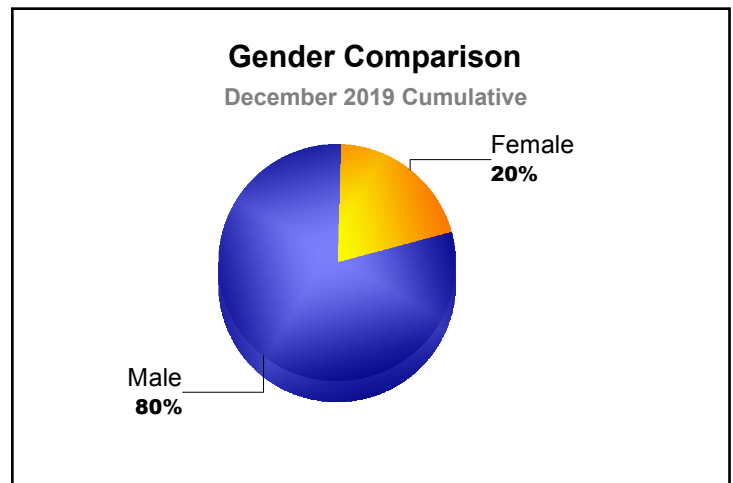

Year	New Clubs	Dropped Clubs	Gain/ Loss Clubs	New Members	Charter Members	Reinstate Members	Transfer Members	Total Member Added	Total Members Dropped	Gain/ Loss Members
2015-2016	0	0	0	9	0	0	0	9	-17	-8
2016-2017	0	0	0	6	0	0	0	6	-27	-21
2017-2018	0	0	0	9	0	2	0	11	-19	-8
2018-2019	0	-1	-1	12	0	0	0	12	-24	-12
2019-2020	0	0	0	15	0	1	0	16	-7	9
<b>Average</b>	<b>0</b>	<b>0</b>	<b>0</b>	<b>10</b>	<b>0</b>	<b>1</b>	<b>0</b>	<b>11</b>	<b>-19</b>	<b>-8</b>