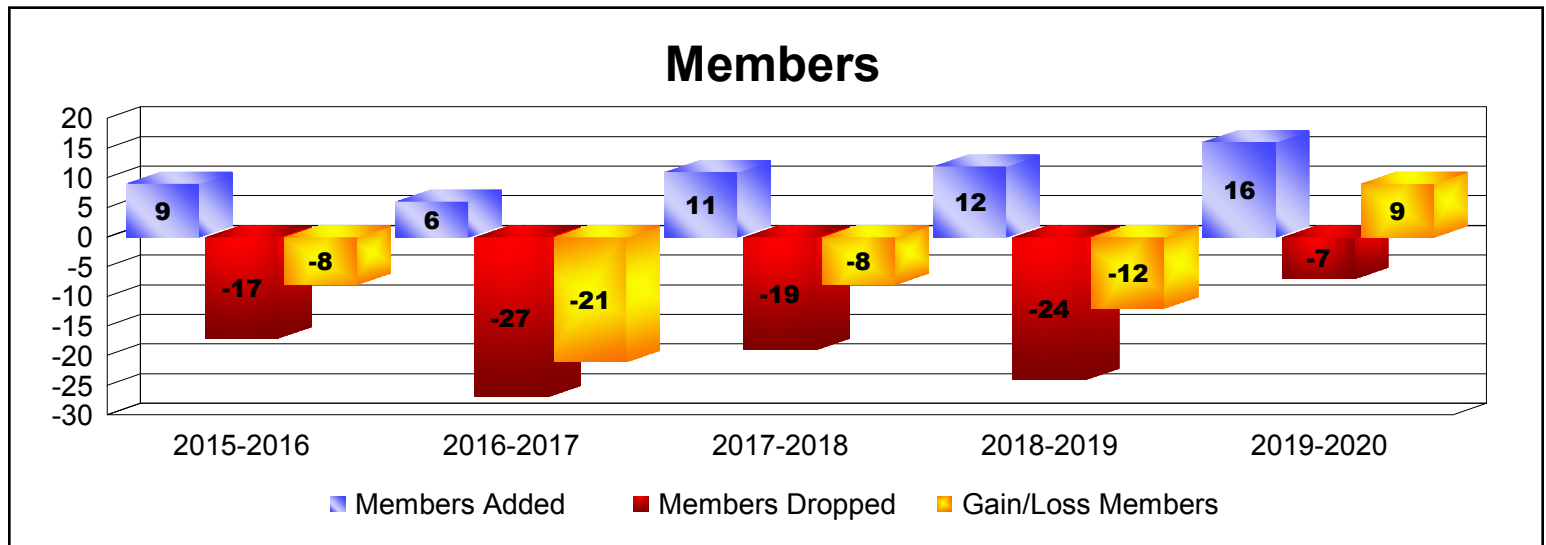

Year	New Clubs	Dropped Clubs	Gain/ Loss Clubs	New Members	Charter Members	Reinstate Members	Transfer Members	Total Member Added	Total Members Dropped	Gain/ Loss Members
2015-2016	0	0	0	9	0	0	0	9	-17	-8
2016-2017	0	0	0	6	0	0	0	6	-27	-21
2017-2018	0	0	0	9	0	2	0	11	-19	-8
2018-2019	0	-1	-1	12	0	0	0	12	-24	-12
2019-2020	0	0	0	15	0	1	0	16	-7	9
<b>Average</b>	<b>0</b>	<b>0</b>	<b>0</b>	<b>10</b>	<b>0</b>	<b>1</b>	<b>0</b>	<b>11</b>	<b>-19</b>	<b>-8</b>

Year	New Clubs	Dropped Clubs	Gain/ Loss Clubs	New Members	Charter Members	Reinstate Members	Transfer Members	Total Member Added	Total Members Dropped	Gain/ Loss Members
2015-2016	0	0	0	115	3	9	1	128	-176	-48
2016-2017	0	0	0	226	0	2	3	231	-194	37
2017-2018	1	-3	-2	114	22	1	2	139	-195	-56
2018-2019	1	-1	0	131	23	2	2	158	-174	-16
2019-2020	0	-1	-1	38	0	2	1	41	-76	-35
<b>Average</b>	<b>0</b>	<b>-1</b>	<b>-1</b>	<b>125</b>	<b>10</b>	<b>3</b>	<b>2</b>	<b>139</b>	<b>-163</b>	<b>-24</b>